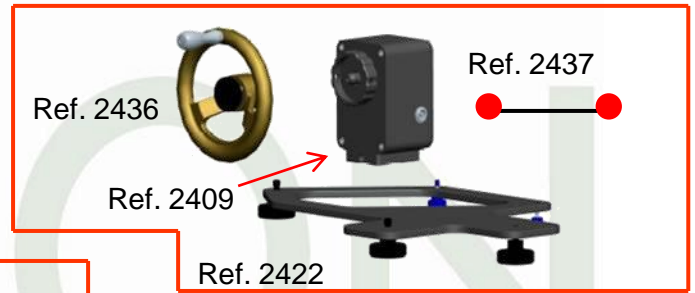

Ref. 2436

Ref. 2409

Ref. 2437

Ref. 2422