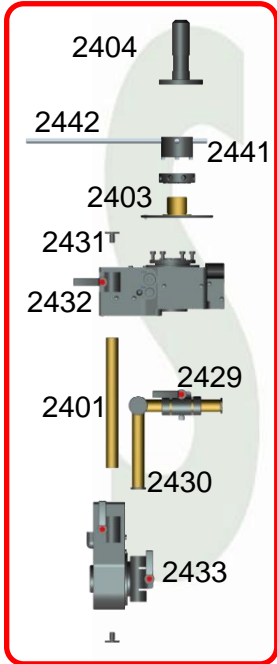

Ref. 2400

Ref. 2400 + Ref. 2413

2458 – MOTOR BELT

2405 - 30V POWER UNIT FOR HEAD + CONTROL

2466 – OFFSET CAMERA SUPPORT

← 2460 – EURO MOUNT

2404 – TRIPOD MOUNT Ø 28 mm →

2453

2428 - MOUNT FOR Ø 100 mm BOWL

2454

2412 - MOUNT FOR Ø150 mm BOWL

2444

2442

2411 – MOUNT FOR JIMMY JIB CRANE

2440

2403 - MITCHELL MOUNT

@ServicevisionScorprio

**Main control module
(Joystick)** Ref. 2406

Ref. 2405 - 30V POWER UNIT FOR HEAD + CONTROL

Ref. 2435

Ref. 2434

Ref. 2406

Handwheels

Ref. 2410