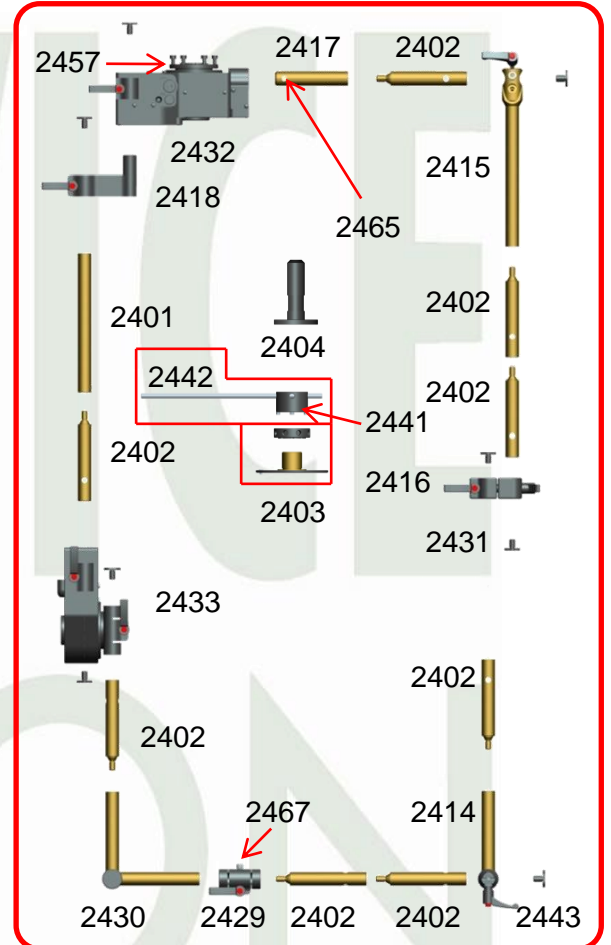

Ref. 2400

Ref. 2400 + Ref. 2413

2458 – MOTOR BELT

2405 - 30V POWER UNIT FOR HEAD + CONTROL

2466 – OFFSET CAMERA SUPPORT

← 2460 – EURO MOUNT

2404 – TRIPOD MOUNT Ø 28 mm →

2453

2428 - MOUNT FOR Ø 100 mm BOWL

2454

2412 - MOUNT FOR Ø150 mm BOWL

2444

2442

2411 – MOUNT FOR JIMMY JIB CRANE

2440

2403 - MITCHELL MOUNT

@ServicevisionScorprio

**Main control module
(Joystick)** Ref. 2406

Ref. 2405 - 30V POWER UNIT FOR HEAD + CONTROL

Ref. 2435

Ref. 2434

Ref. 2406

Handwheels

Ref. 2410

Ref. 2435

Ref. 2436

Ref. 2409

Ref. 2437

Ref. 2422

Pan bar (jdr) Ref. 2408

Ref. 2447

Ref. 2445