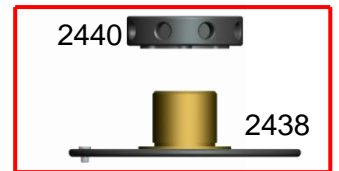

Ref. 2400

Ref. 2400 + Ref. 2413

2458 – MOTOR BELT

2405 - 30V POWER UNIT FOR HEAD + CONTROL

2466 – OFFSET CAMERA SUPPORT

← 2460 – EURO MOUNT

2404 – TRIPOD MOUNT Ø 28 mm →

2453

2428 - MOUNT FOR Ø 100 mm BOWL

2454

2412 - MOUNT FOR Ø150 mm BOWL

2444

2442

2411 – MOUNT FOR JIMMY JIB CRANE

2440

2403 - MITCHELL MOUNT