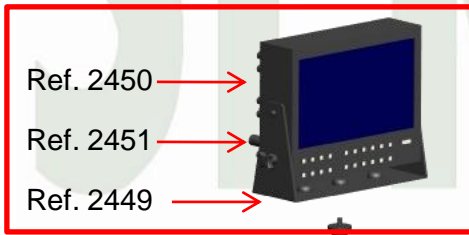

@ServicevisionScorprio

**Main control module
(Joystick)** Ref. 2406

Ref. 2405 - 30V POWER UNIT FOR HEAD + CONTROL

Ref. 2435

Ref. 2434

Ref. 2406

Handwheels

Ref. 2410