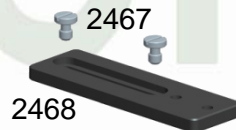

Ref. 2400

Ref. 2400 + Ref. 2413

2458 – MOTOR BELT

2405 - 30V POWER UNIT FOR HEAD + CONTROL

2466 – OFFSET CAMERA SUPPORT

← 2460 – EURO MOUNT

2404 – TRIPOD MOUNT Ø 28 mm →

2453

2428 - MOUNT FOR Ø 100 mm BOWL

2454

2412 - MOUNT FOR Ø150 mm BOWL

2444

2442

2411 – MOUNT FOR JIMMY JIB CRANE

2440

2403 - MITCHELL MOUNT