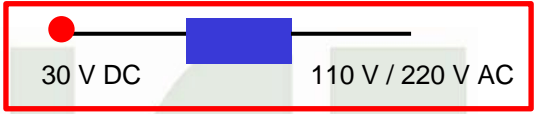

Ref. 2405 - 30V POWER UNIT FOR HEAD + CONTROL

Ref. 2435

Ref. 2434